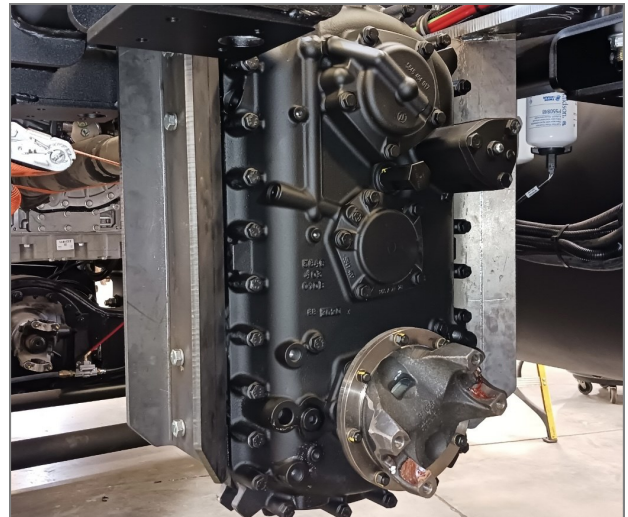

- 430HP 9L Cummins
- Allison 4000 RDS Transmission
- M H Transfer Case
- Massive Meritor Planetary Axles
- 50 MPH Road Speed

- 2000 Gal Tank: Standard
- 3000, 2400, 1600 Tanks
- 100-132' Millennium Booms
- Raven Viper 4 System
- Stainless Steel Plumbing

ALLISON 4000 RDS TRANS

MASSIVE MERITOR AXLES

**MARMON HERRINGTON
TRANSFER CASE**

**TWIN BAG REAR
SUSPENSION**